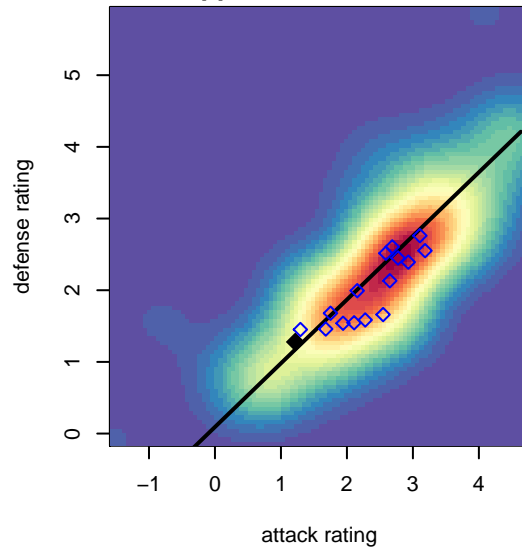

**attack and defense rating
relative to others at age
and all opponents in last 13 months**