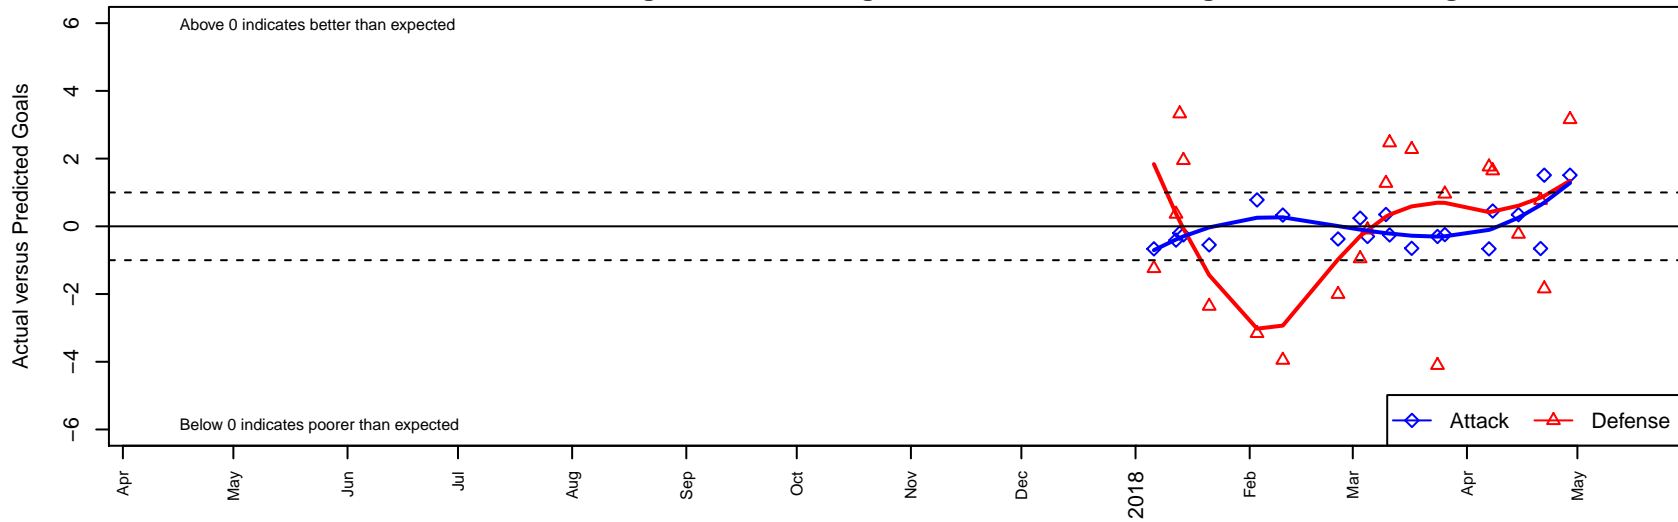

# WPFC Navy G01

Washington Premier FC  
Tacoma, WA  
G01 total strength=1160  
attack=3.38 defense=3.59  
fall league = RCL G01 Div 3

alt names used:

Venues played:  
2017 RCL G01 Div 3  
2017 PacNW Winter Classic Premier 2 G01  
2017 WYS Presidents Cup G01 Division 2

**WPFC Navy G01**  
Dots are actual minus expected GF (blue circles) and GA (red triangles).  
Blue line is smoothed change in attack strength. Red is smoothed change in defense strength.

**attack and defense variance (black dot)  
relative to other teams  
and top 10 in region**