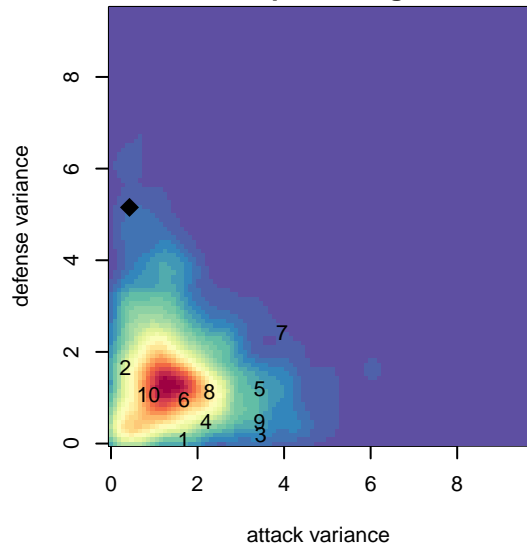

# WPFC Navy G01

Washington Premier FC  
Tacoma, WA  
G01 total strength=1160  
attack=3.38 defense=3.59  
fall league = RCL G01 Div 3

alt names used:

Venues played:  
2017 RCL G01 Div 3  
2017 PacNW Winter Classic Premier 2 G01  
2017 WYS Presidents Cup G01 Division 2

**WPFC Navy G01**  
Dots are actual minus expected GF (blue circles) and GA (red triangles).  
Blue line is smoothed change in attack strength. Red is smoothed change in defense strength.

**attack and defense variance (black dot)  
relative to other teams  
and top 10 in region**