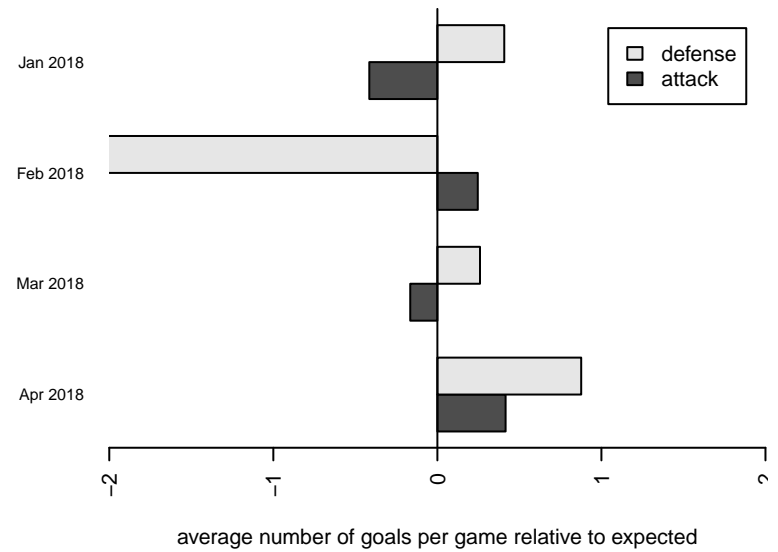

Performance relative to 13 month average