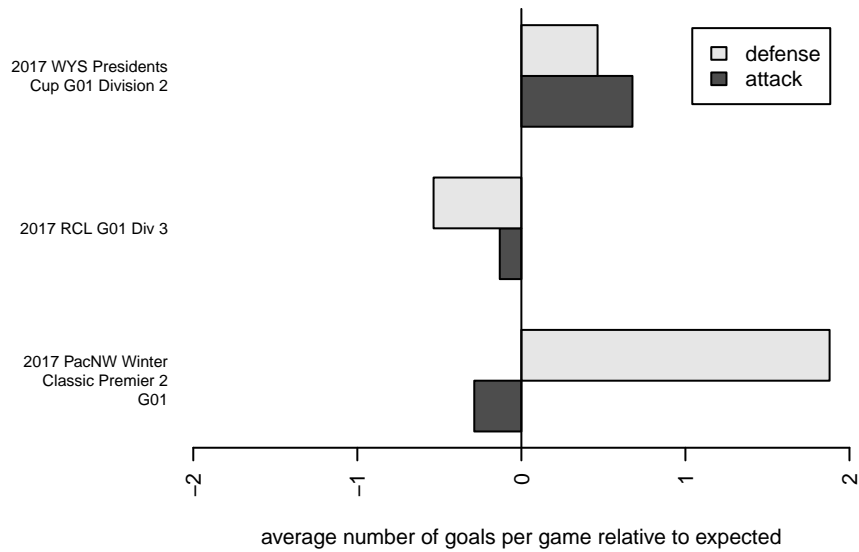

Performance relative to 13 month average