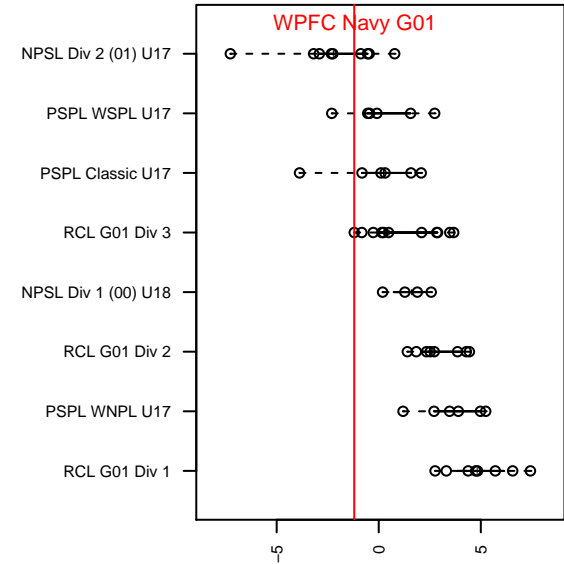

**attack and defense rating
relative to others at age
and all opponents in last 13 months**